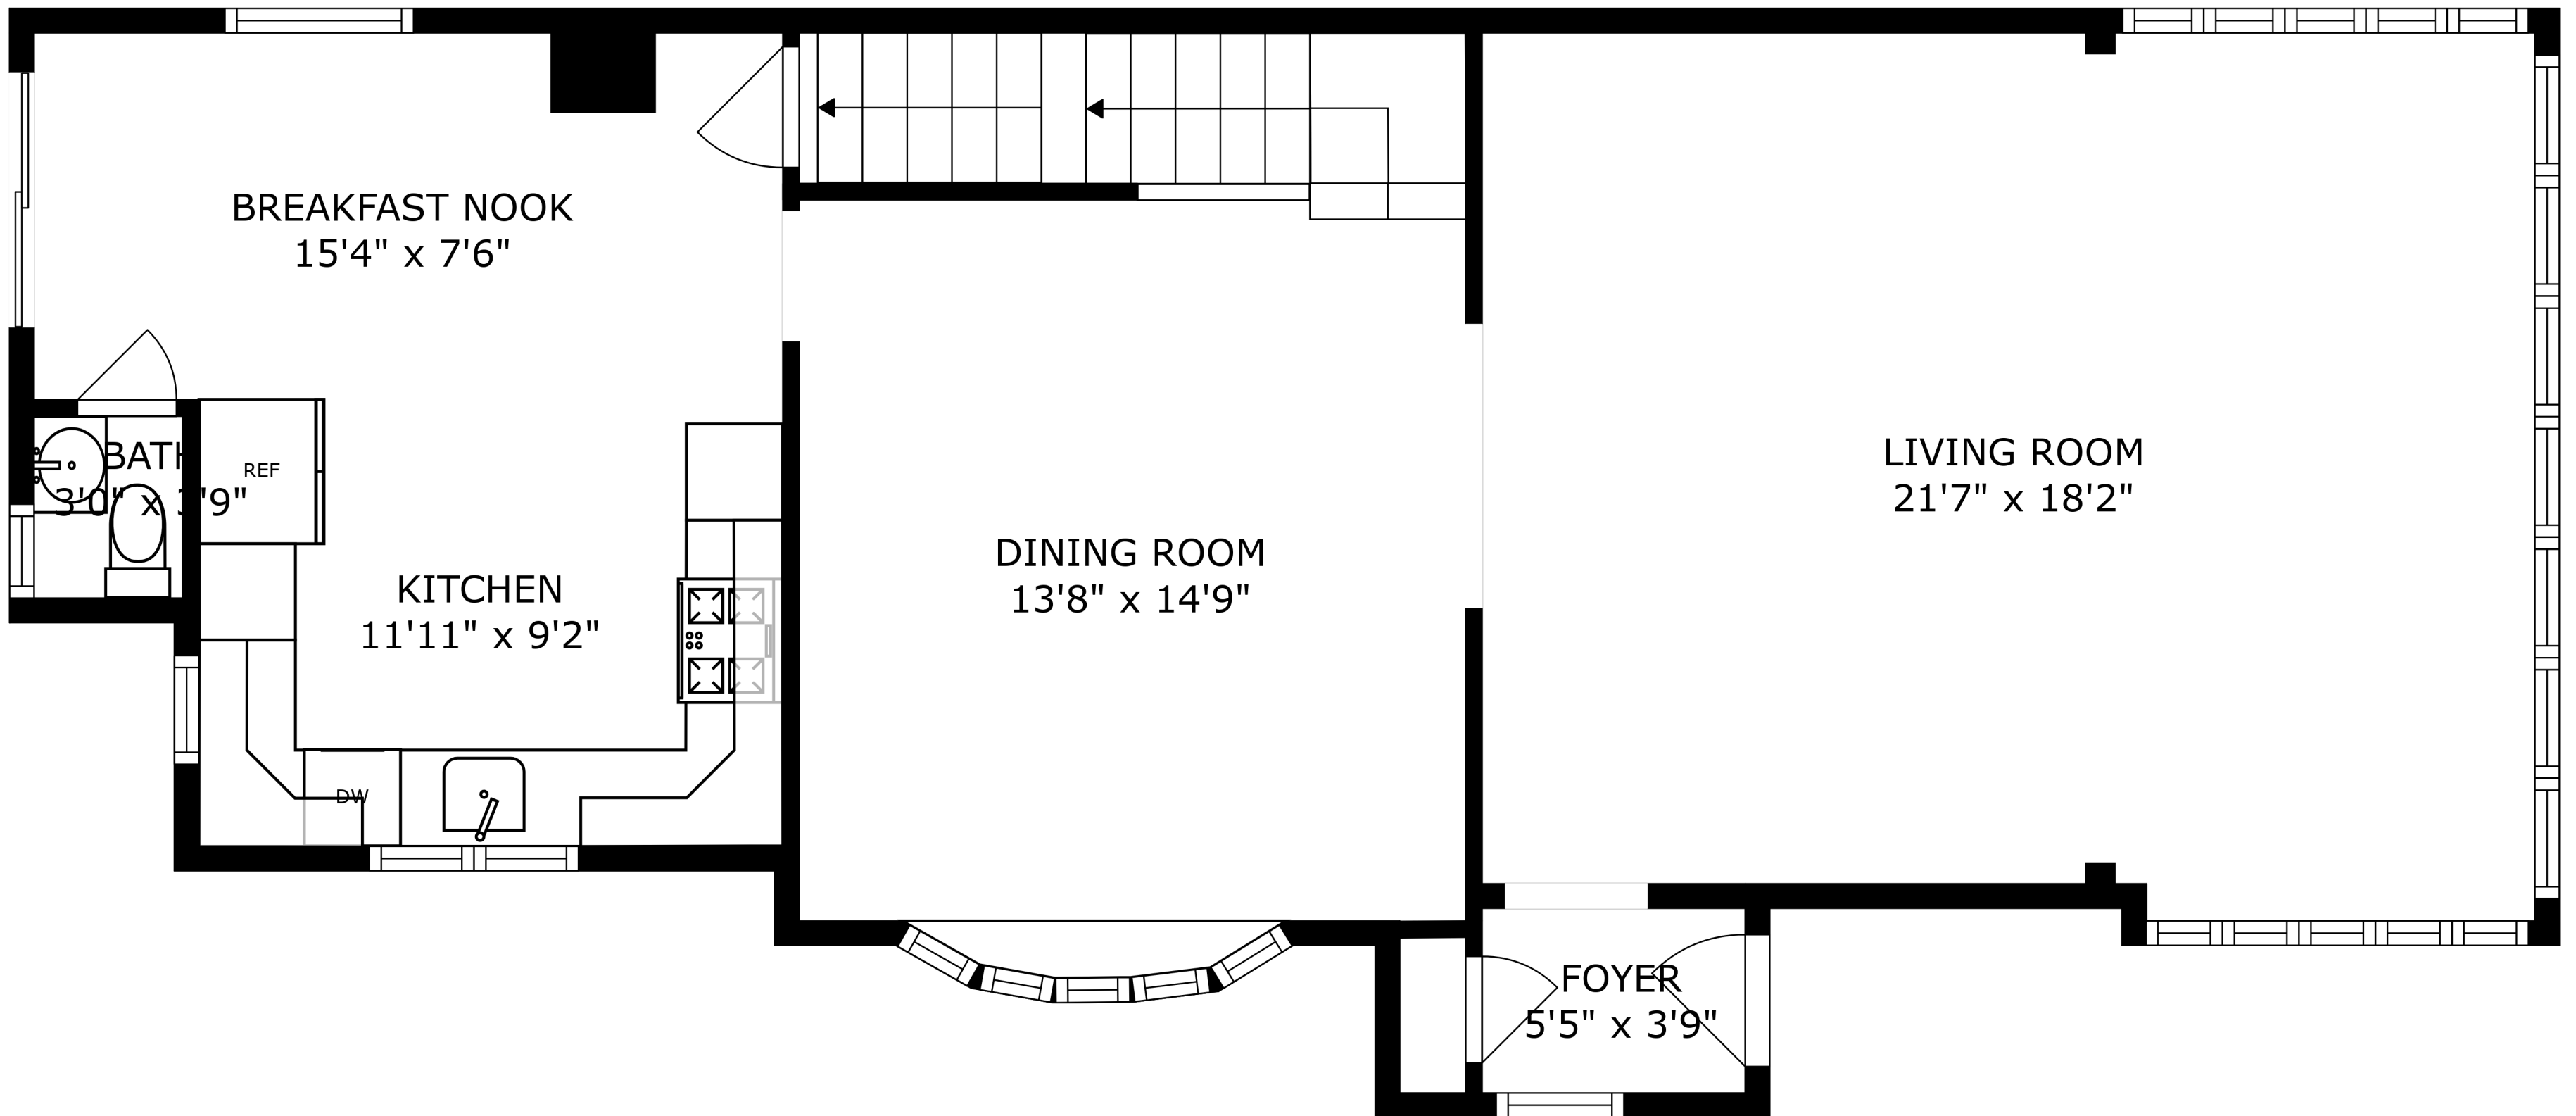

FLOOR 3

FLOOR 2

FLOOR 1

BEDROOM  
10'4" x 14'8"

BATH  
4'9" x 9'9"

BEDROOM  
8'11" x 9'9"

PRIMARY BEDROOM  
11'11" x 16'8"

SIZES AND DIMENSIONS ARE APPROXIMATE, ACTUAL MAY VARY.

UTILITY  
16'8" x 8'6"

RECREATION ROOM  
20'11" x 16'8"

LAUNDRY  
11'6" x 7'9"

BATH  
10'0" x 7'9"