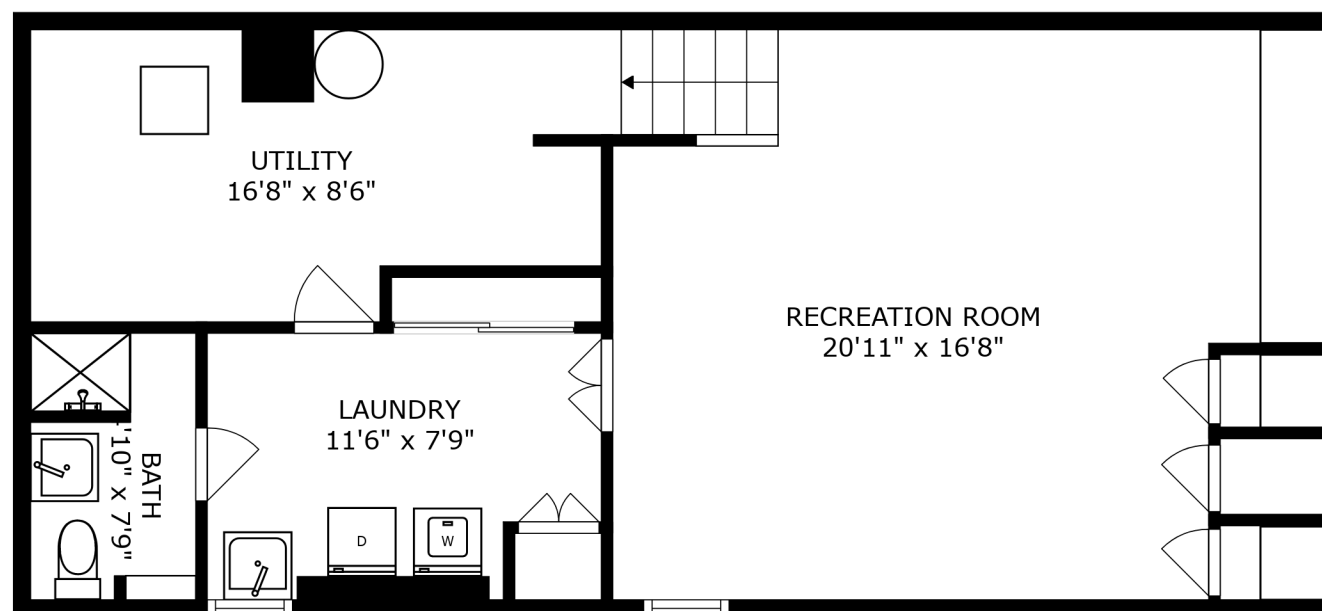

FLOOR 3

FLOOR 2

FLOOR 1

BEDROOM  
10'4" x 14'8"

BATH  
4'9" x 9'9"

BEDROOM  
8'11" x 9'9"

PRIMARY BEDROOM  
11'11" x 16'8"

SIZES AND DIMENSIONS ARE APPROXIMATE, ACTUAL MAY VARY.

UTILITY  
16'8" x 8'6"

RECREATION ROOM  
20'11" x 16'8"

LAUNDRY  
11'6" x 7'9"

BATH  
10'0" x 7'9"