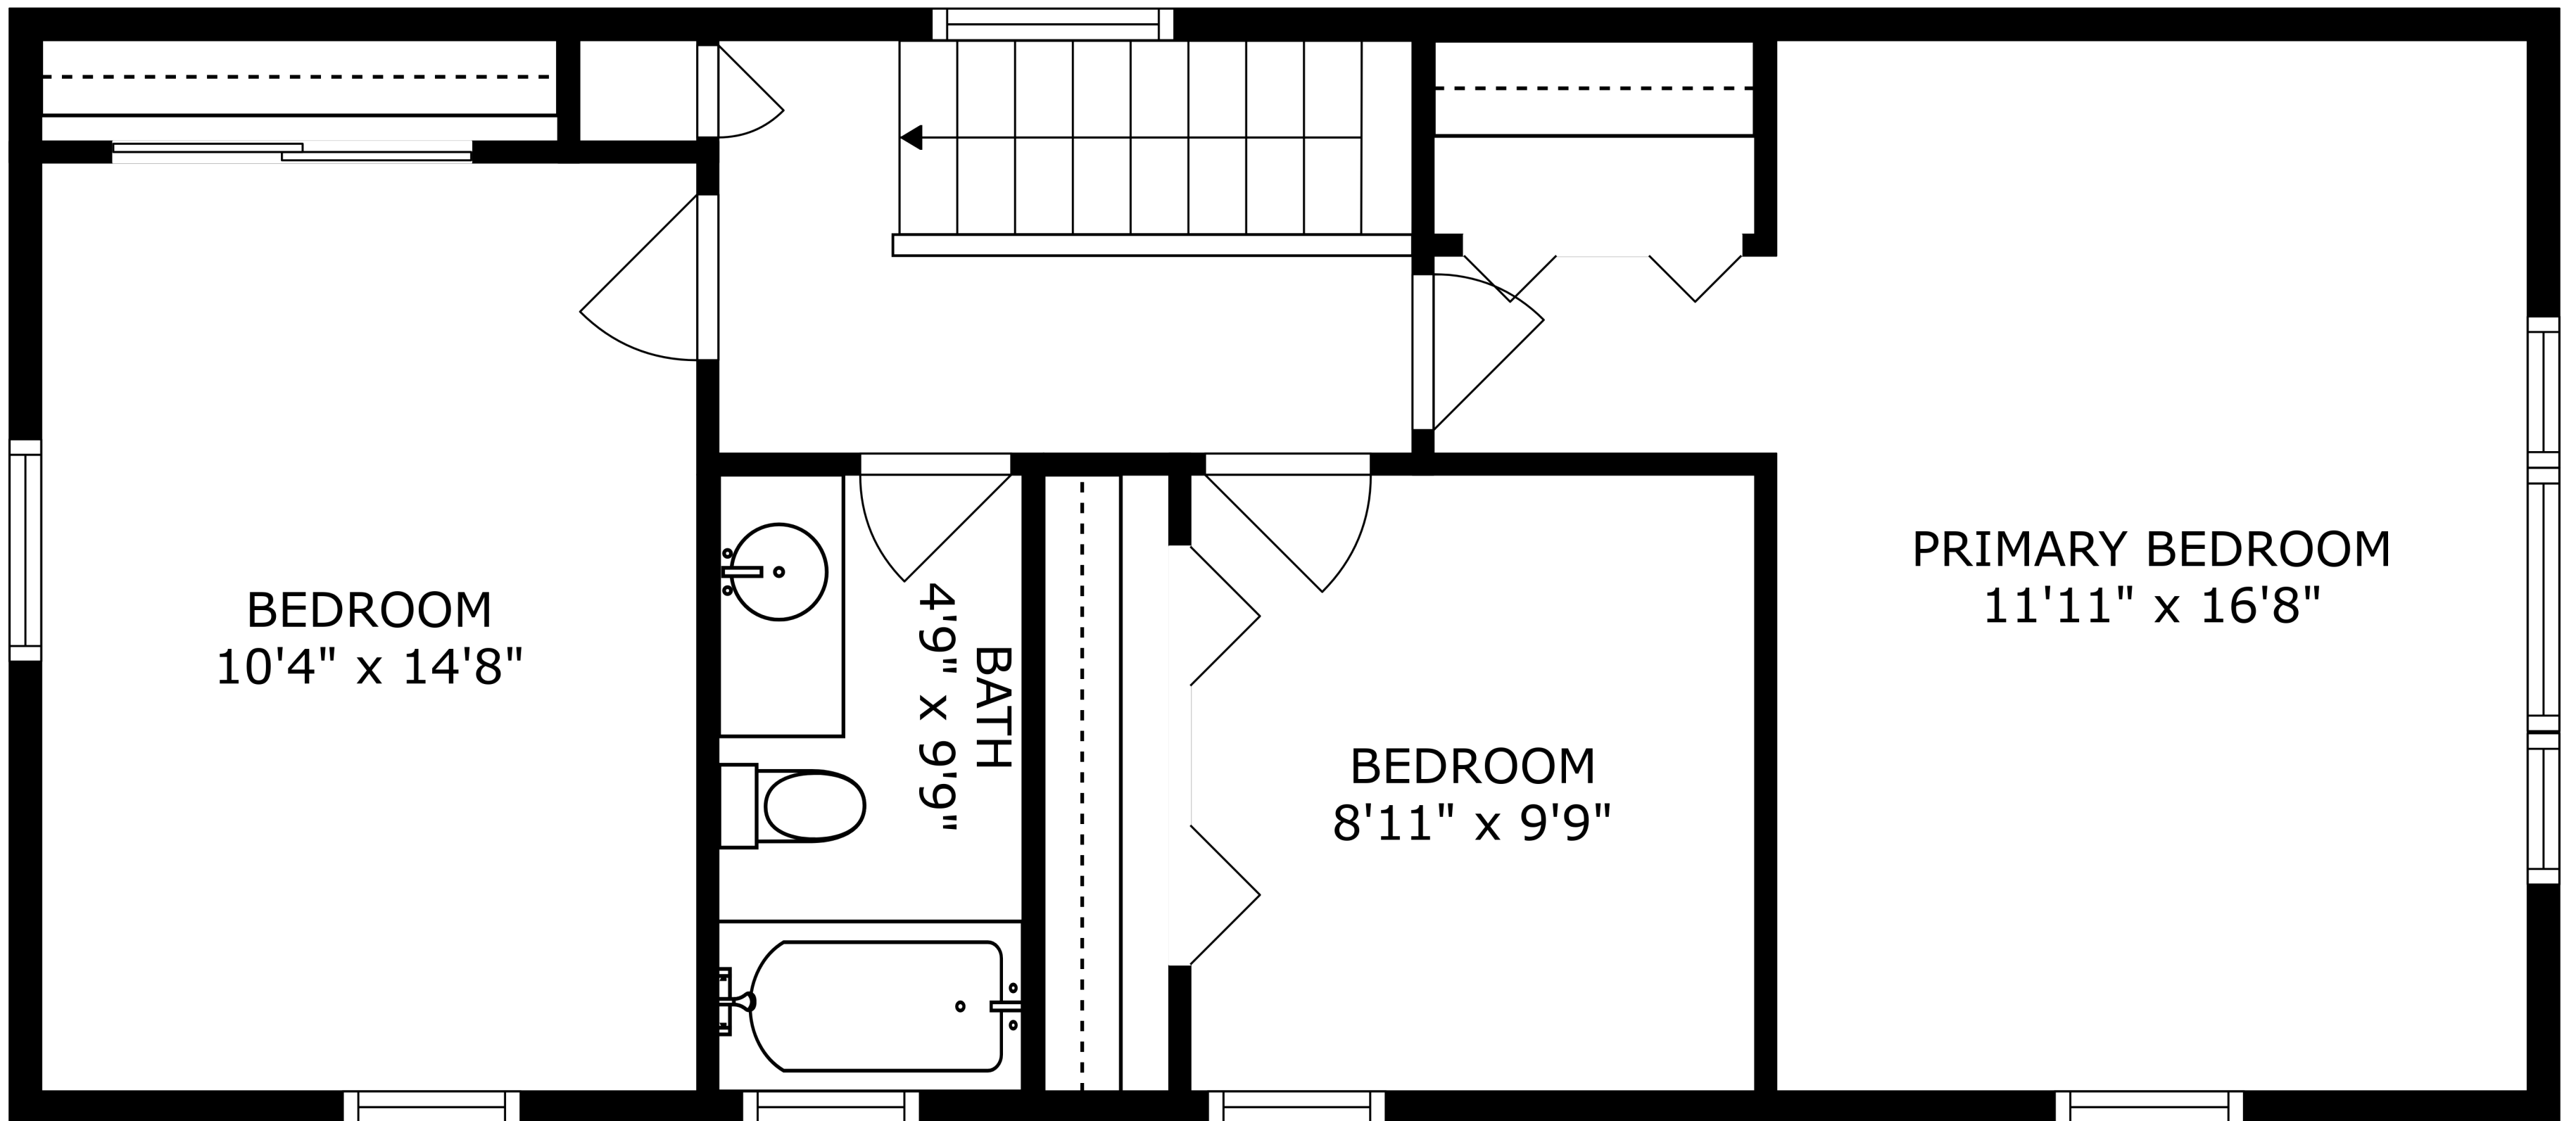

FLOOR 3

FLOOR 2

FLOOR 1

BEDROOM  
10'4" x 14'8"

BATH  
4'9" x 9'9"

BEDROOM  
8'11" x 9'9"

PRIMARY BEDROOM  
11'11" x 16'8"

SIZES AND DIMENSIONS ARE APPROXIMATE, ACTUAL MAY VARY.

UTILITY  
16'8" x 8'6"

RECREATION ROOM  
20'11" x 16'8"

LAUNDRY  
11'6" x 7'9"

BATH  
10'0" x 7'9"