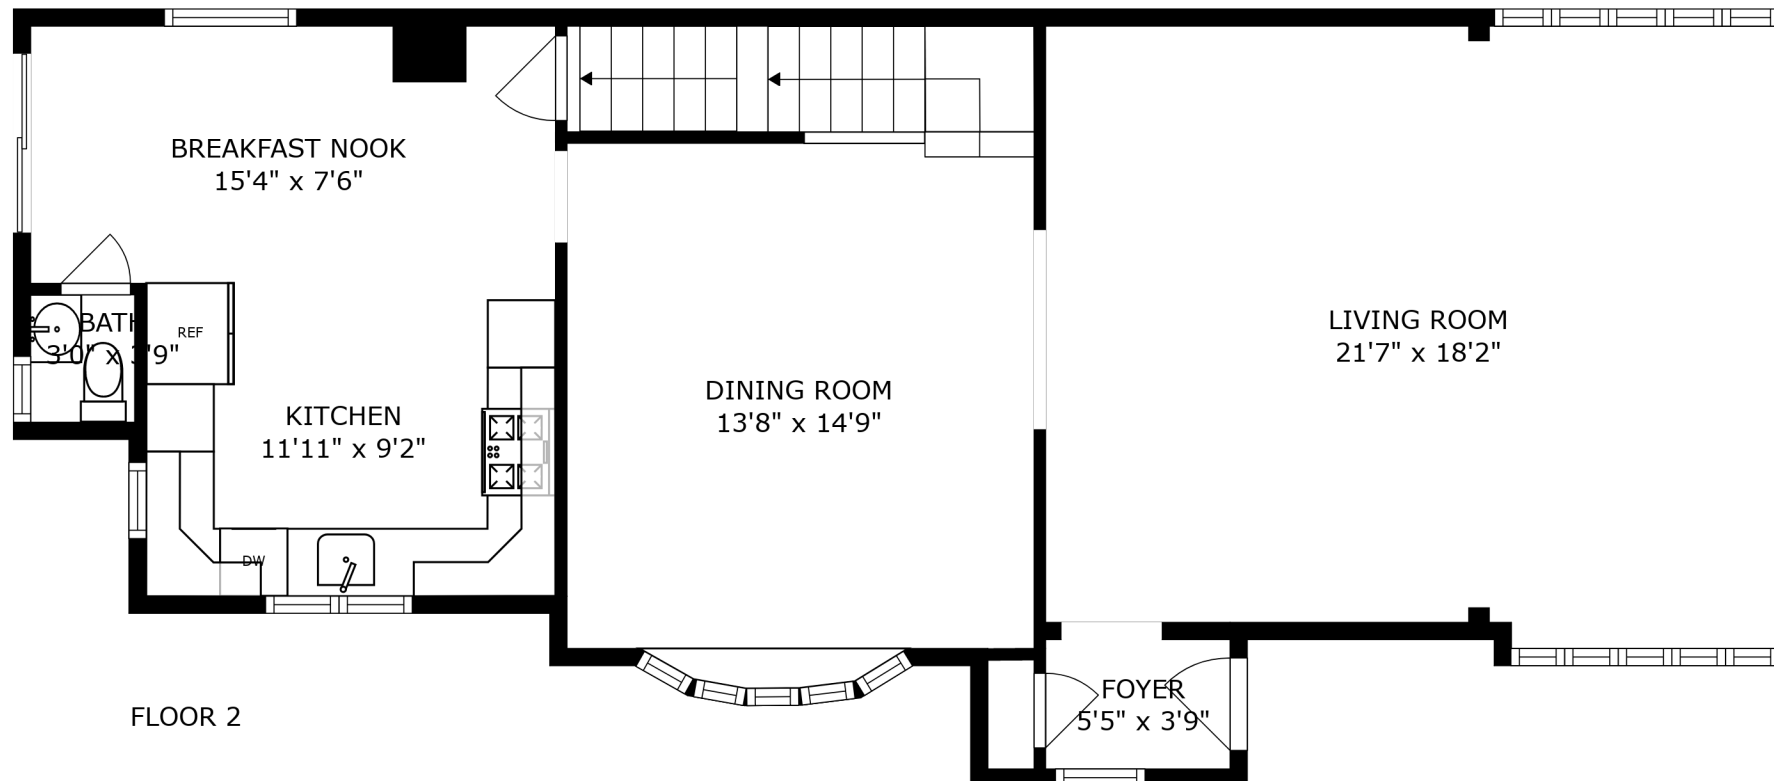

FLOOR 3

FLOOR 2

FLOOR 1

BEDROOM  
10'4" x 14'8"

BATH  
4'9" x 9'9"

BEDROOM  
8'11" x 9'9"

PRIMARY BEDROOM  
11'11" x 16'8"

SIZES AND DIMENSIONS ARE APPROXIMATE, ACTUAL MAY VARY.

UTILITY  
16'8" x 8'6"

RECREATION ROOM  
20'11" x 16'8"

LAUNDRY  
11'6" x 7'9"

BATH  
10'0" x 7'9"