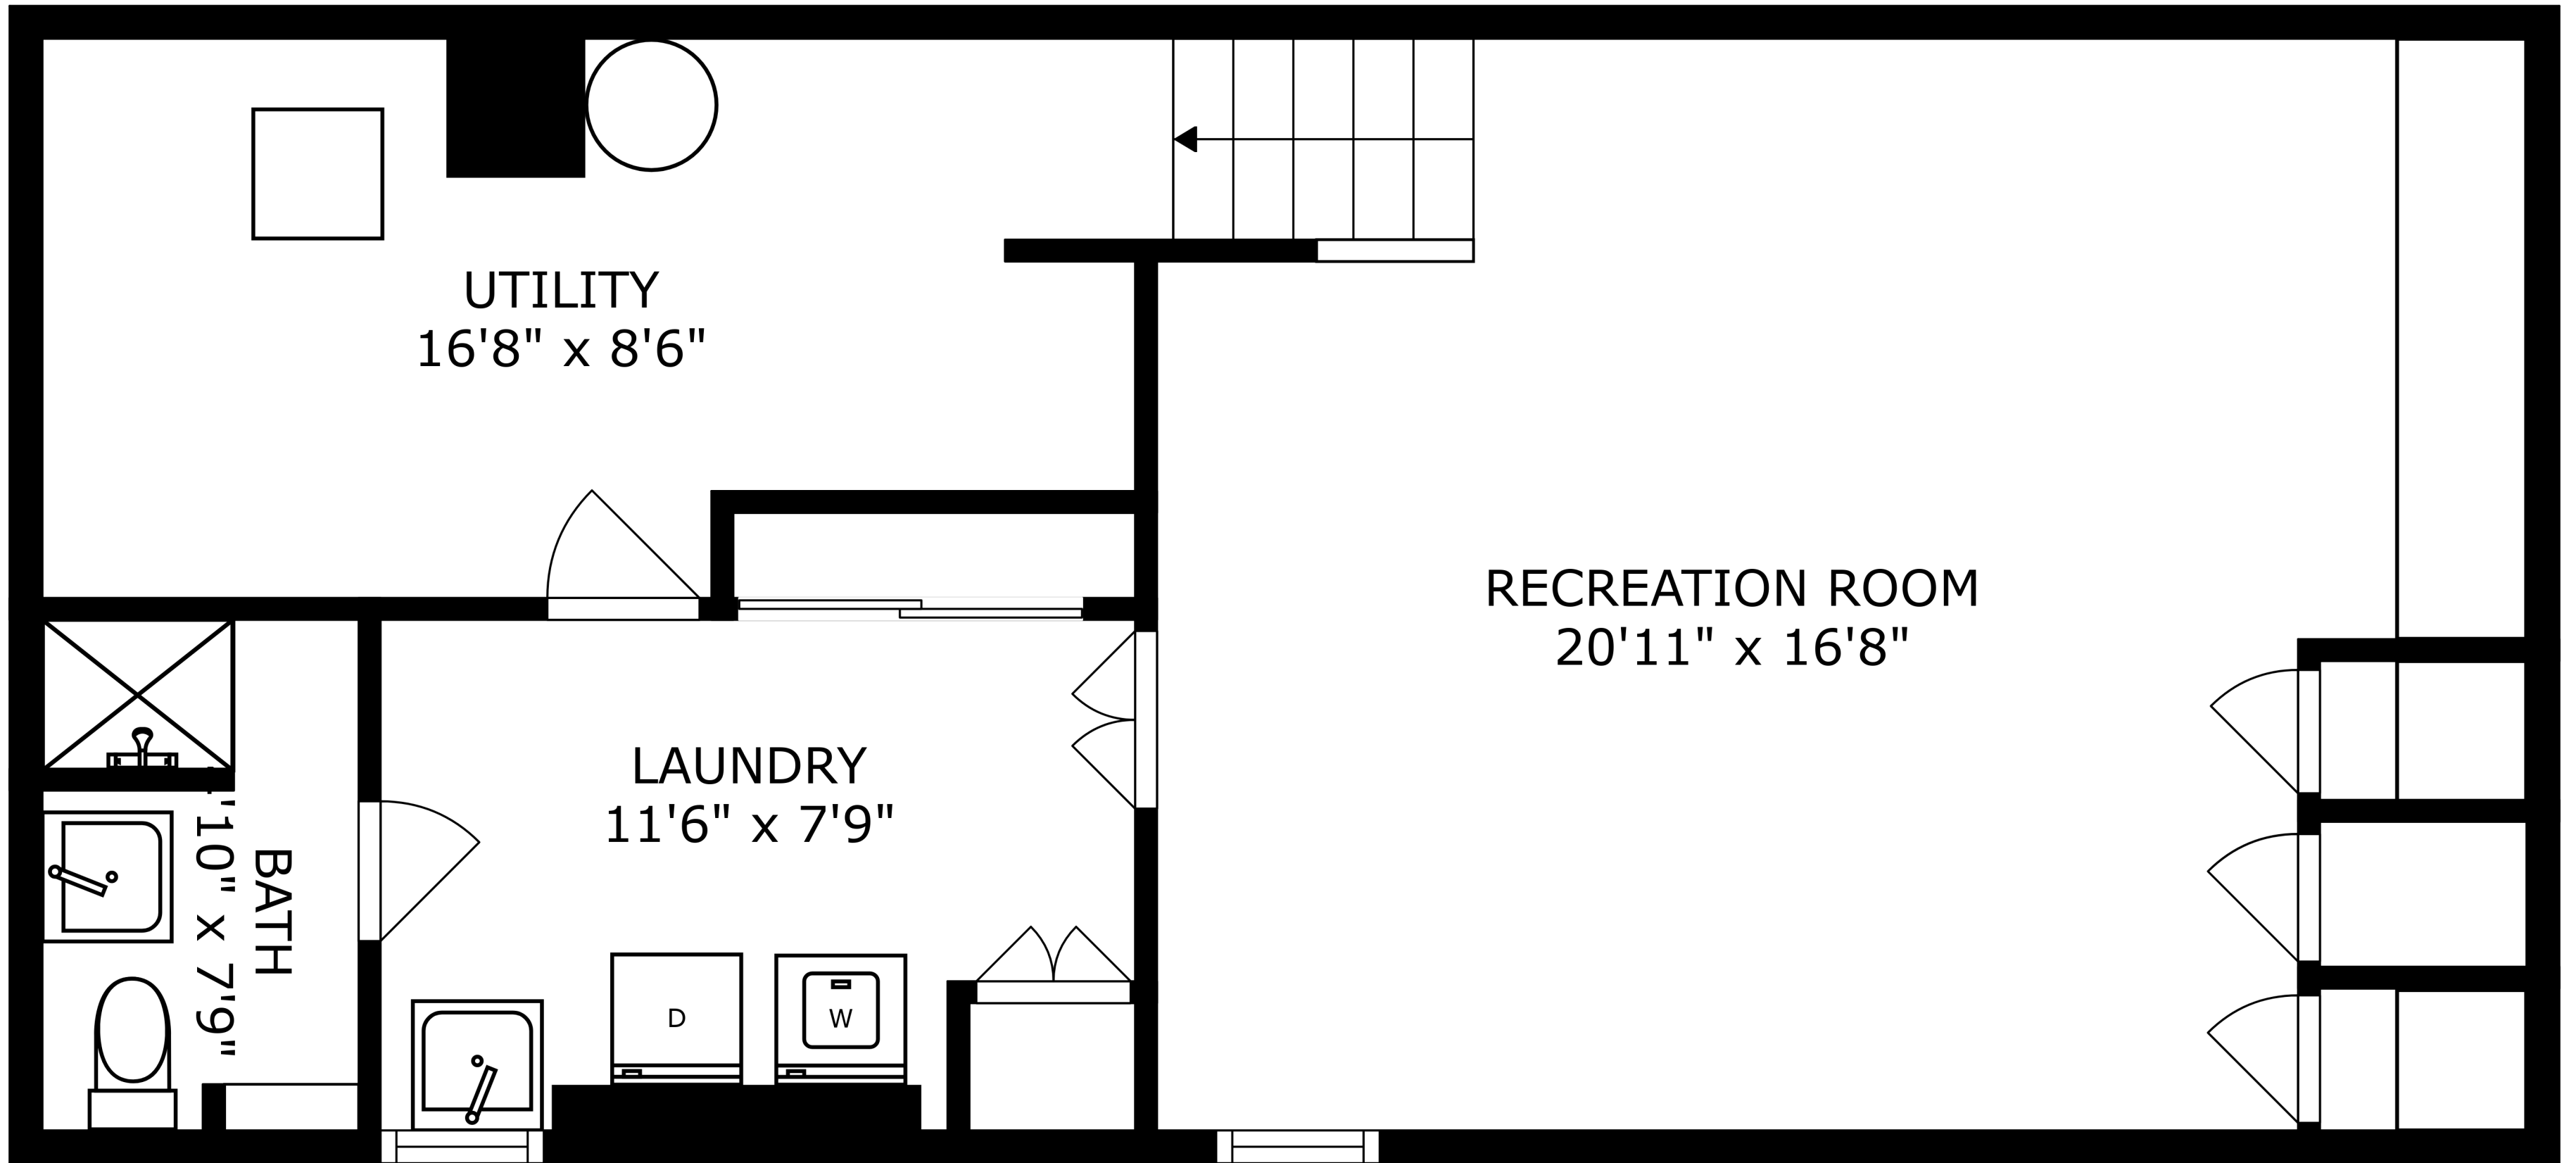

FLOOR 3

FLOOR 2

FLOOR 1

BEDROOM  
10'4" x 14'8"

BATH  
4'9" x 9'9"

BEDROOM  
8'11" x 9'9"

PRIMARY BEDROOM  
11'11" x 16'8"

SIZES AND DIMENSIONS ARE APPROXIMATE, ACTUAL MAY VARY.

UTILITY  
16'8" x 8'6"

RECREATION ROOM  
20'11" x 16'8"

LAUNDRY  
11'6" x 7'9"

BATH  
10'0" x 7'9"